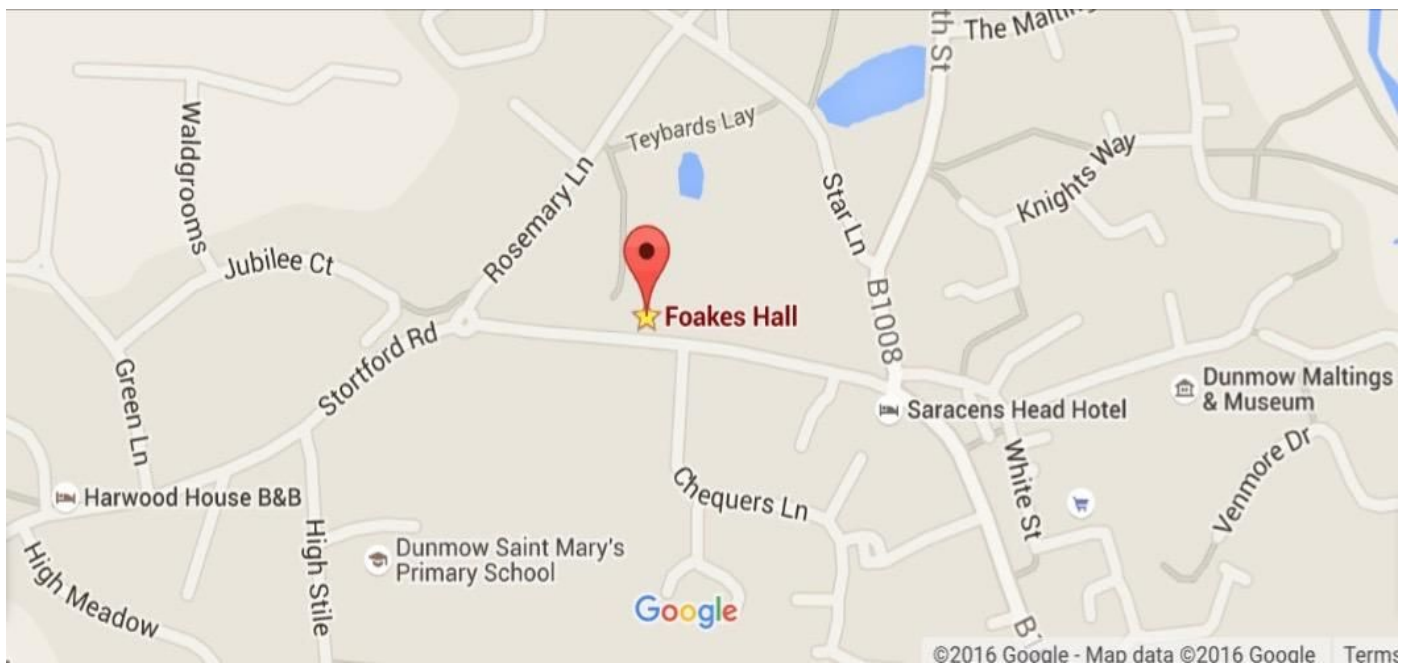

Travel Information for KTA Get Together 2019

Campsite Address: Recreational Ground off The Causeway.
Look out for: The Dourdan Pavilion,
The Causeway, Dunmow CM6 2AA.
The campsite is in the second field.

Venue Address: Foakes Memorial Hall, Stortford Road, Dunmow, Essex, CM6 1DG

Local Map

Travelling by train

If you are coming from the London area, take a train from Liverpool Street Station to Chelmsford. From Chelmsford, walk to Chelmsford City Centre and take the 42A bus (towards Stansted Airport) and get off at Stortford Road (w-bound). Walk 184ft and you will arrive at The Foakes Memorial Hall.

Travelling by Coach

Nearest Coach Station: Stansted Airport

From Stansted Airport, take the number 133 bus towards Braintree Town Centre. After 12 stops, leave the bus at Platform 19. You should now be on Stortford Road. Walk East 167 ft (1 minutes walk) and you will arrive at Foakes Memorial Hall.