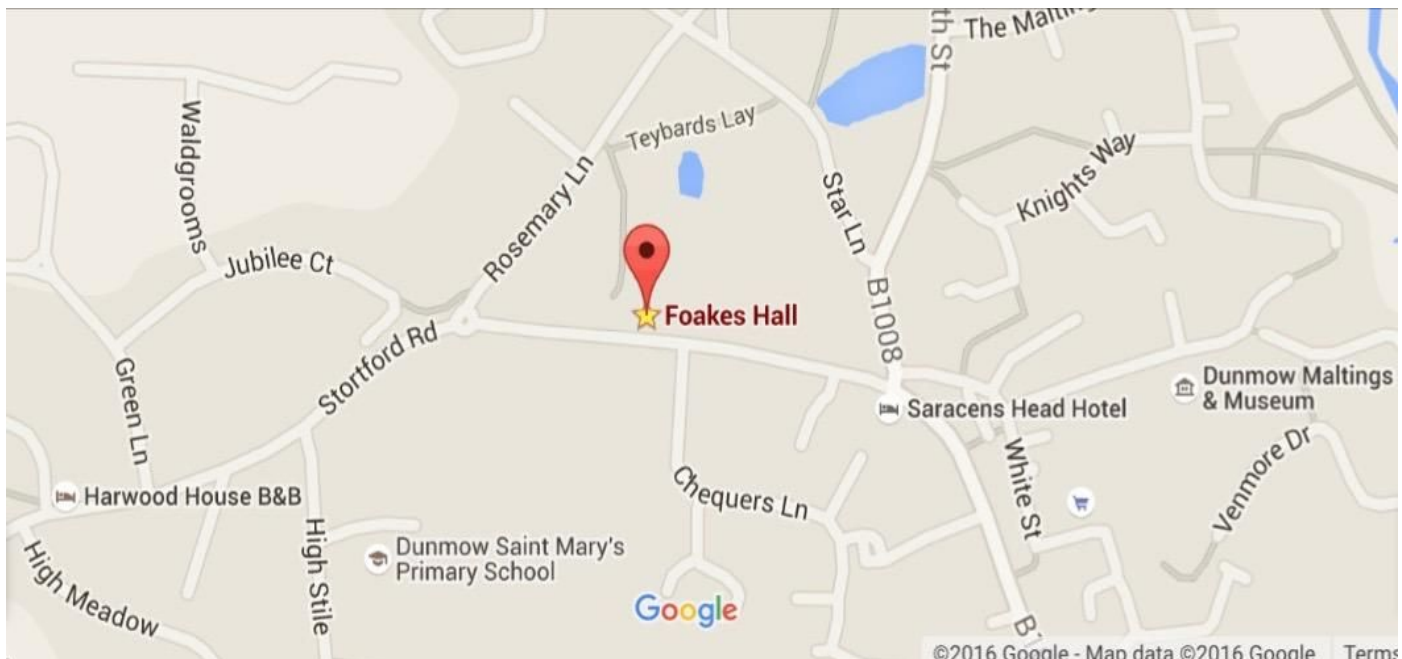

Travel Information for KTA Get Together 2016

Campsite Address: Recreational Ground off The Causeway. Look out for: The Dourdan Pavilion,
The Causeway, Dunmow CM6 2AA. The campsite is in the second field.

If you would prefer to book local accommodation for the weekend, below is a list of local B&B's in the area:

Harwood House B&B
Saracens head Hotel
Stansted Skyline Hotel
Travelodge Stansted Great Dunmow

Venue Address: Foakes Memorial Hall, Stortford Road, Dunmow, Essex, CM6 1DG

Local Map

Travelling by train

If you are coming from the London area, take a train from Liverpool Street Station to Chelmsford. From Chelmsford, walk to Chelmsford City Centre and take the 42A bus (towards Stanstead Airport) and get off at Stortford Road (w-bound). Walk 184ft and you will arrive at The Foakes Memorial Hall.

Travelling by Coach

Nearest Coach Station: Stansted Airport

From Stansted Airport, take the number 133 bus towards Braintree Town Centre. After 12 stops, leave the bus at Platform 19. You should now be on Stortford Road. Walk East 167 ft (1 minutes walk) and you will arrive at Foakes Memorial Hall.